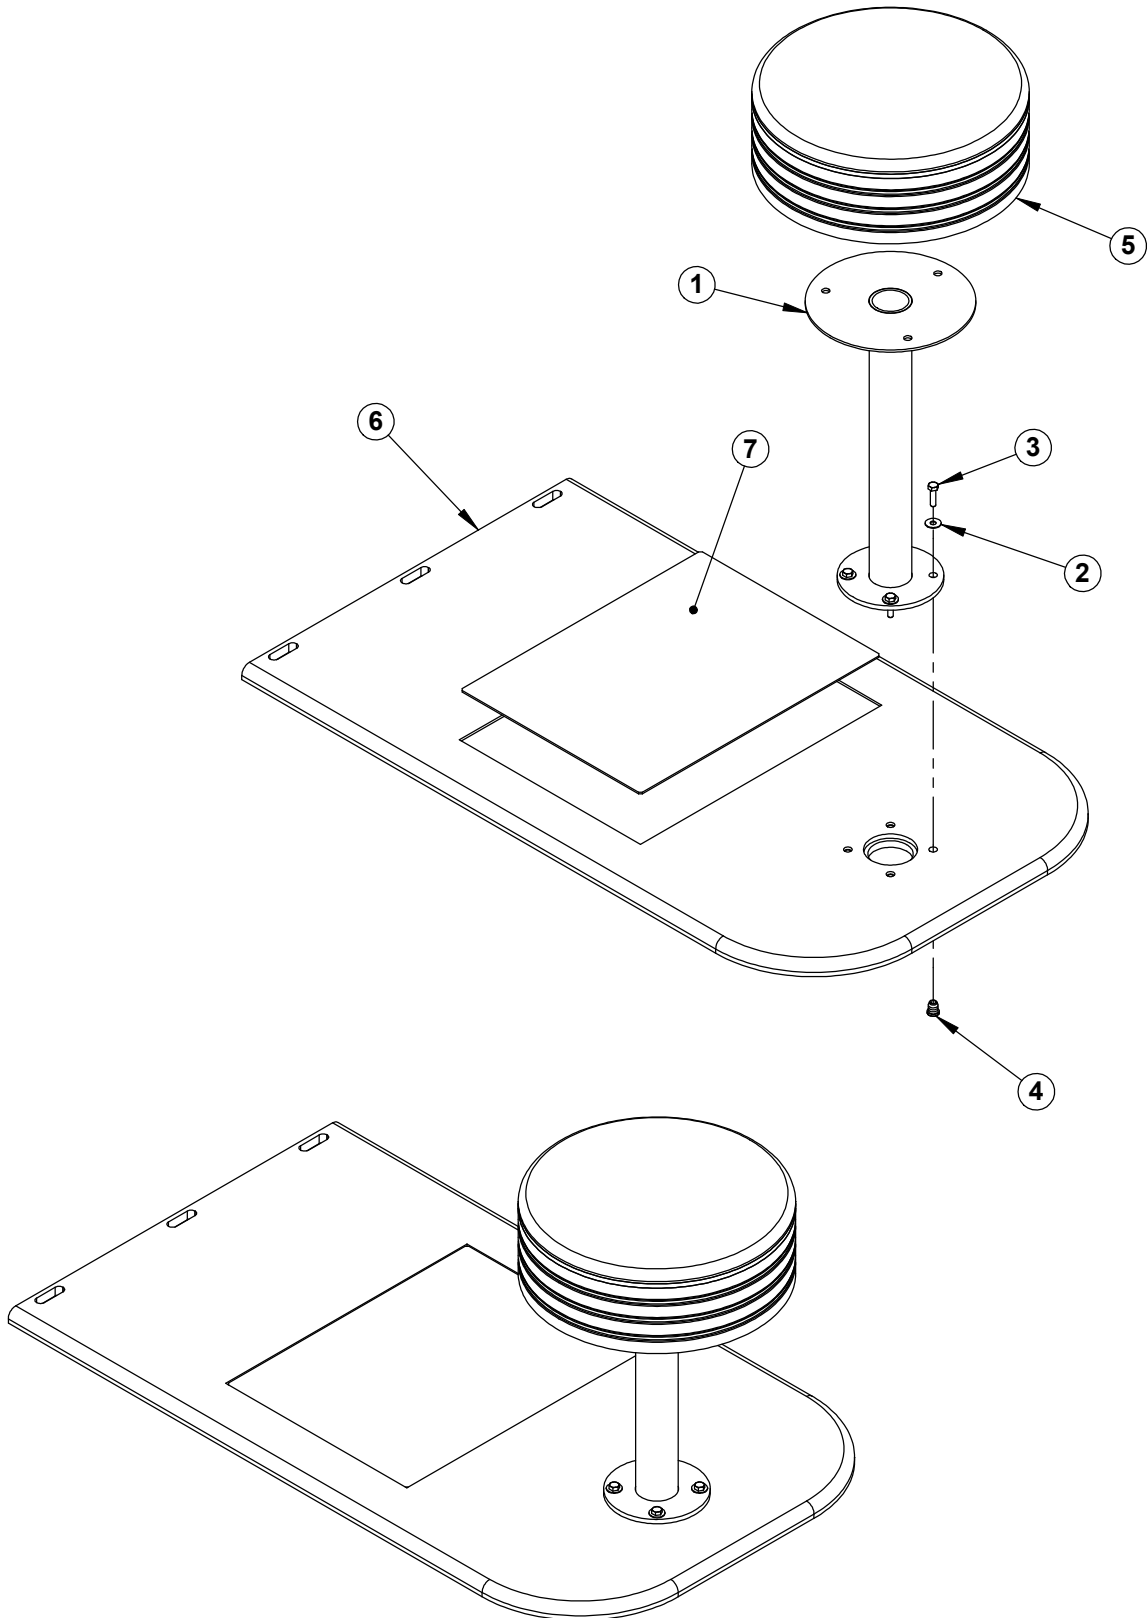

BOB'S SPACE RACERS
SEAT BASE ASSEMBLY FEC WATER

BOB'S SPACE RACERS

SEAT BASE ASSEMBLY FEC WATER

ITEM	PART #	DESCRIPTION	U/M	QTY
1	ARWB1001	POST BENCH SEAT WELDMENT	EA	1
2	H000500	WASHER FLAT 1/4"USS 3/4"OD	EA	4
3	H0006700	BOLT HEX 1/4" X 1"	EA	4
4	H0011996	INSERT WOOD KNOCK-IN 1/4-20 THREAD	EA	4
5	MX005300	SEAT RING&CUSTOM COLOR PAD W/BLK INSERT	EA	1
6	PRFEC89	MOUNT SEAT FEC	EA	1
7	PRFEC91	MAT SEAT BASE FEC	EA	1